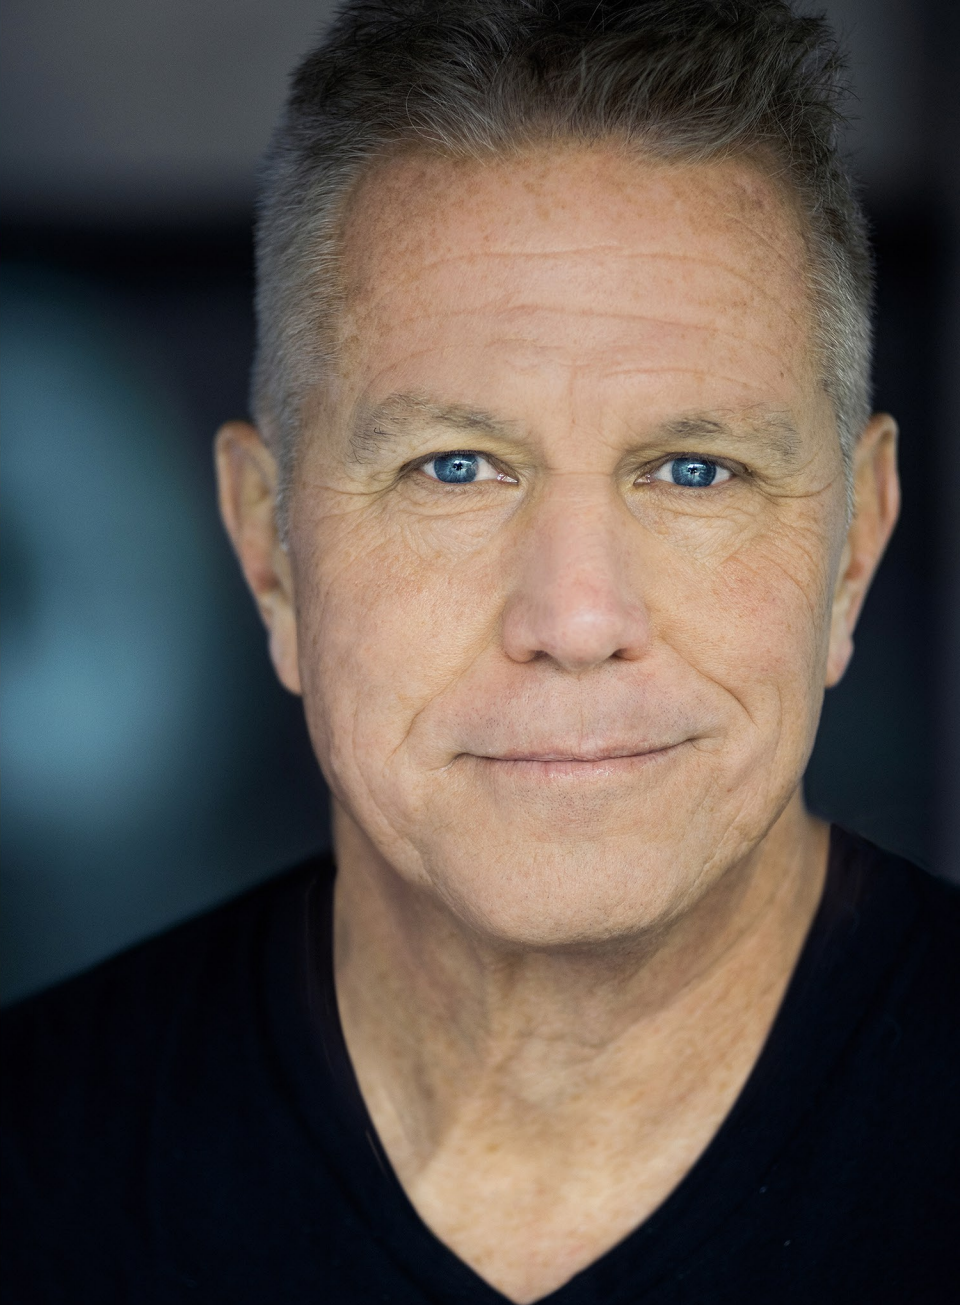

6'4"

Bill Vogel

**Protocol**  
MODELS  
ON THE GULF  
#TA876 239.417.1200